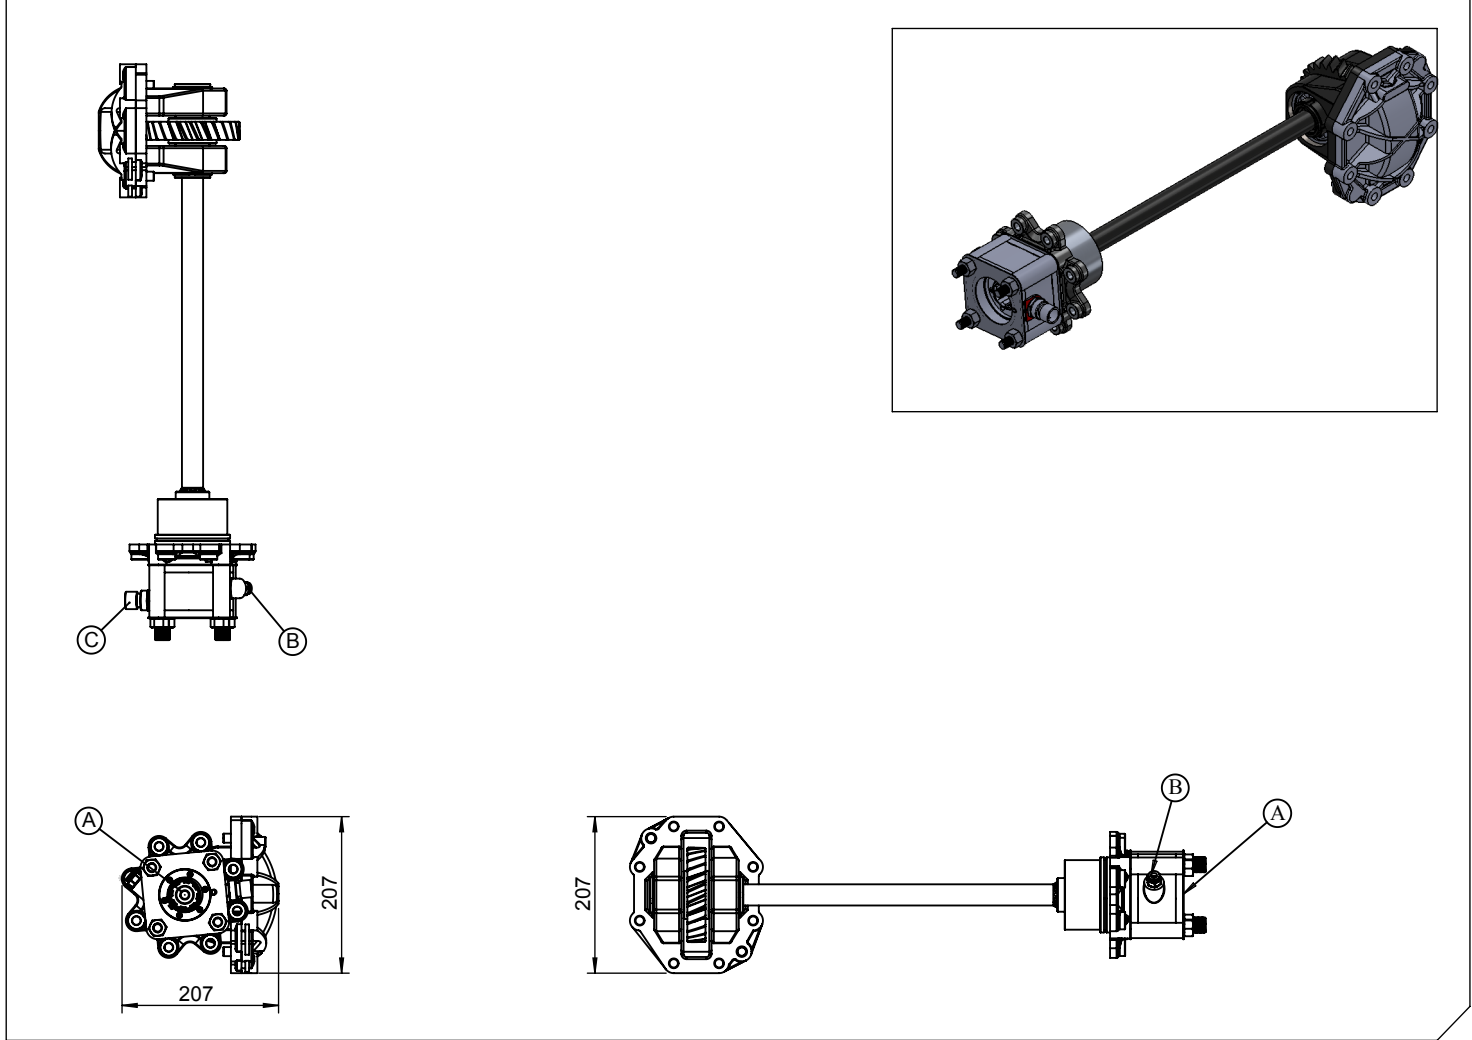

<b>Vehicle Type</b>	R420 SCANIA
<b>Gearbox Type</b>	GRS 895

<b>Product Code</b>	<b>SCA.15.895</b>
<b>Revision No- Date</b>	<b>00 / 12.09.2017</b>

### Component Details

A:PTO output : ISO 4 bolt  
 Direct mounting UNI 3 bolt mtg. adapter  
 Drive flange  
 B:Air inlet R 1/4"  
 C:Sensor (Ops.)

### Technical Details

Power	Maximum Torque		Input/Output	Mounting Side	Control Type
	kW	Nm			
45.7	436	44.5	1/1	Right - Rear	Pneumatic
				<b>Weight</b>	<b>Sense of Rotation</b>
				15 kg	Same as Input